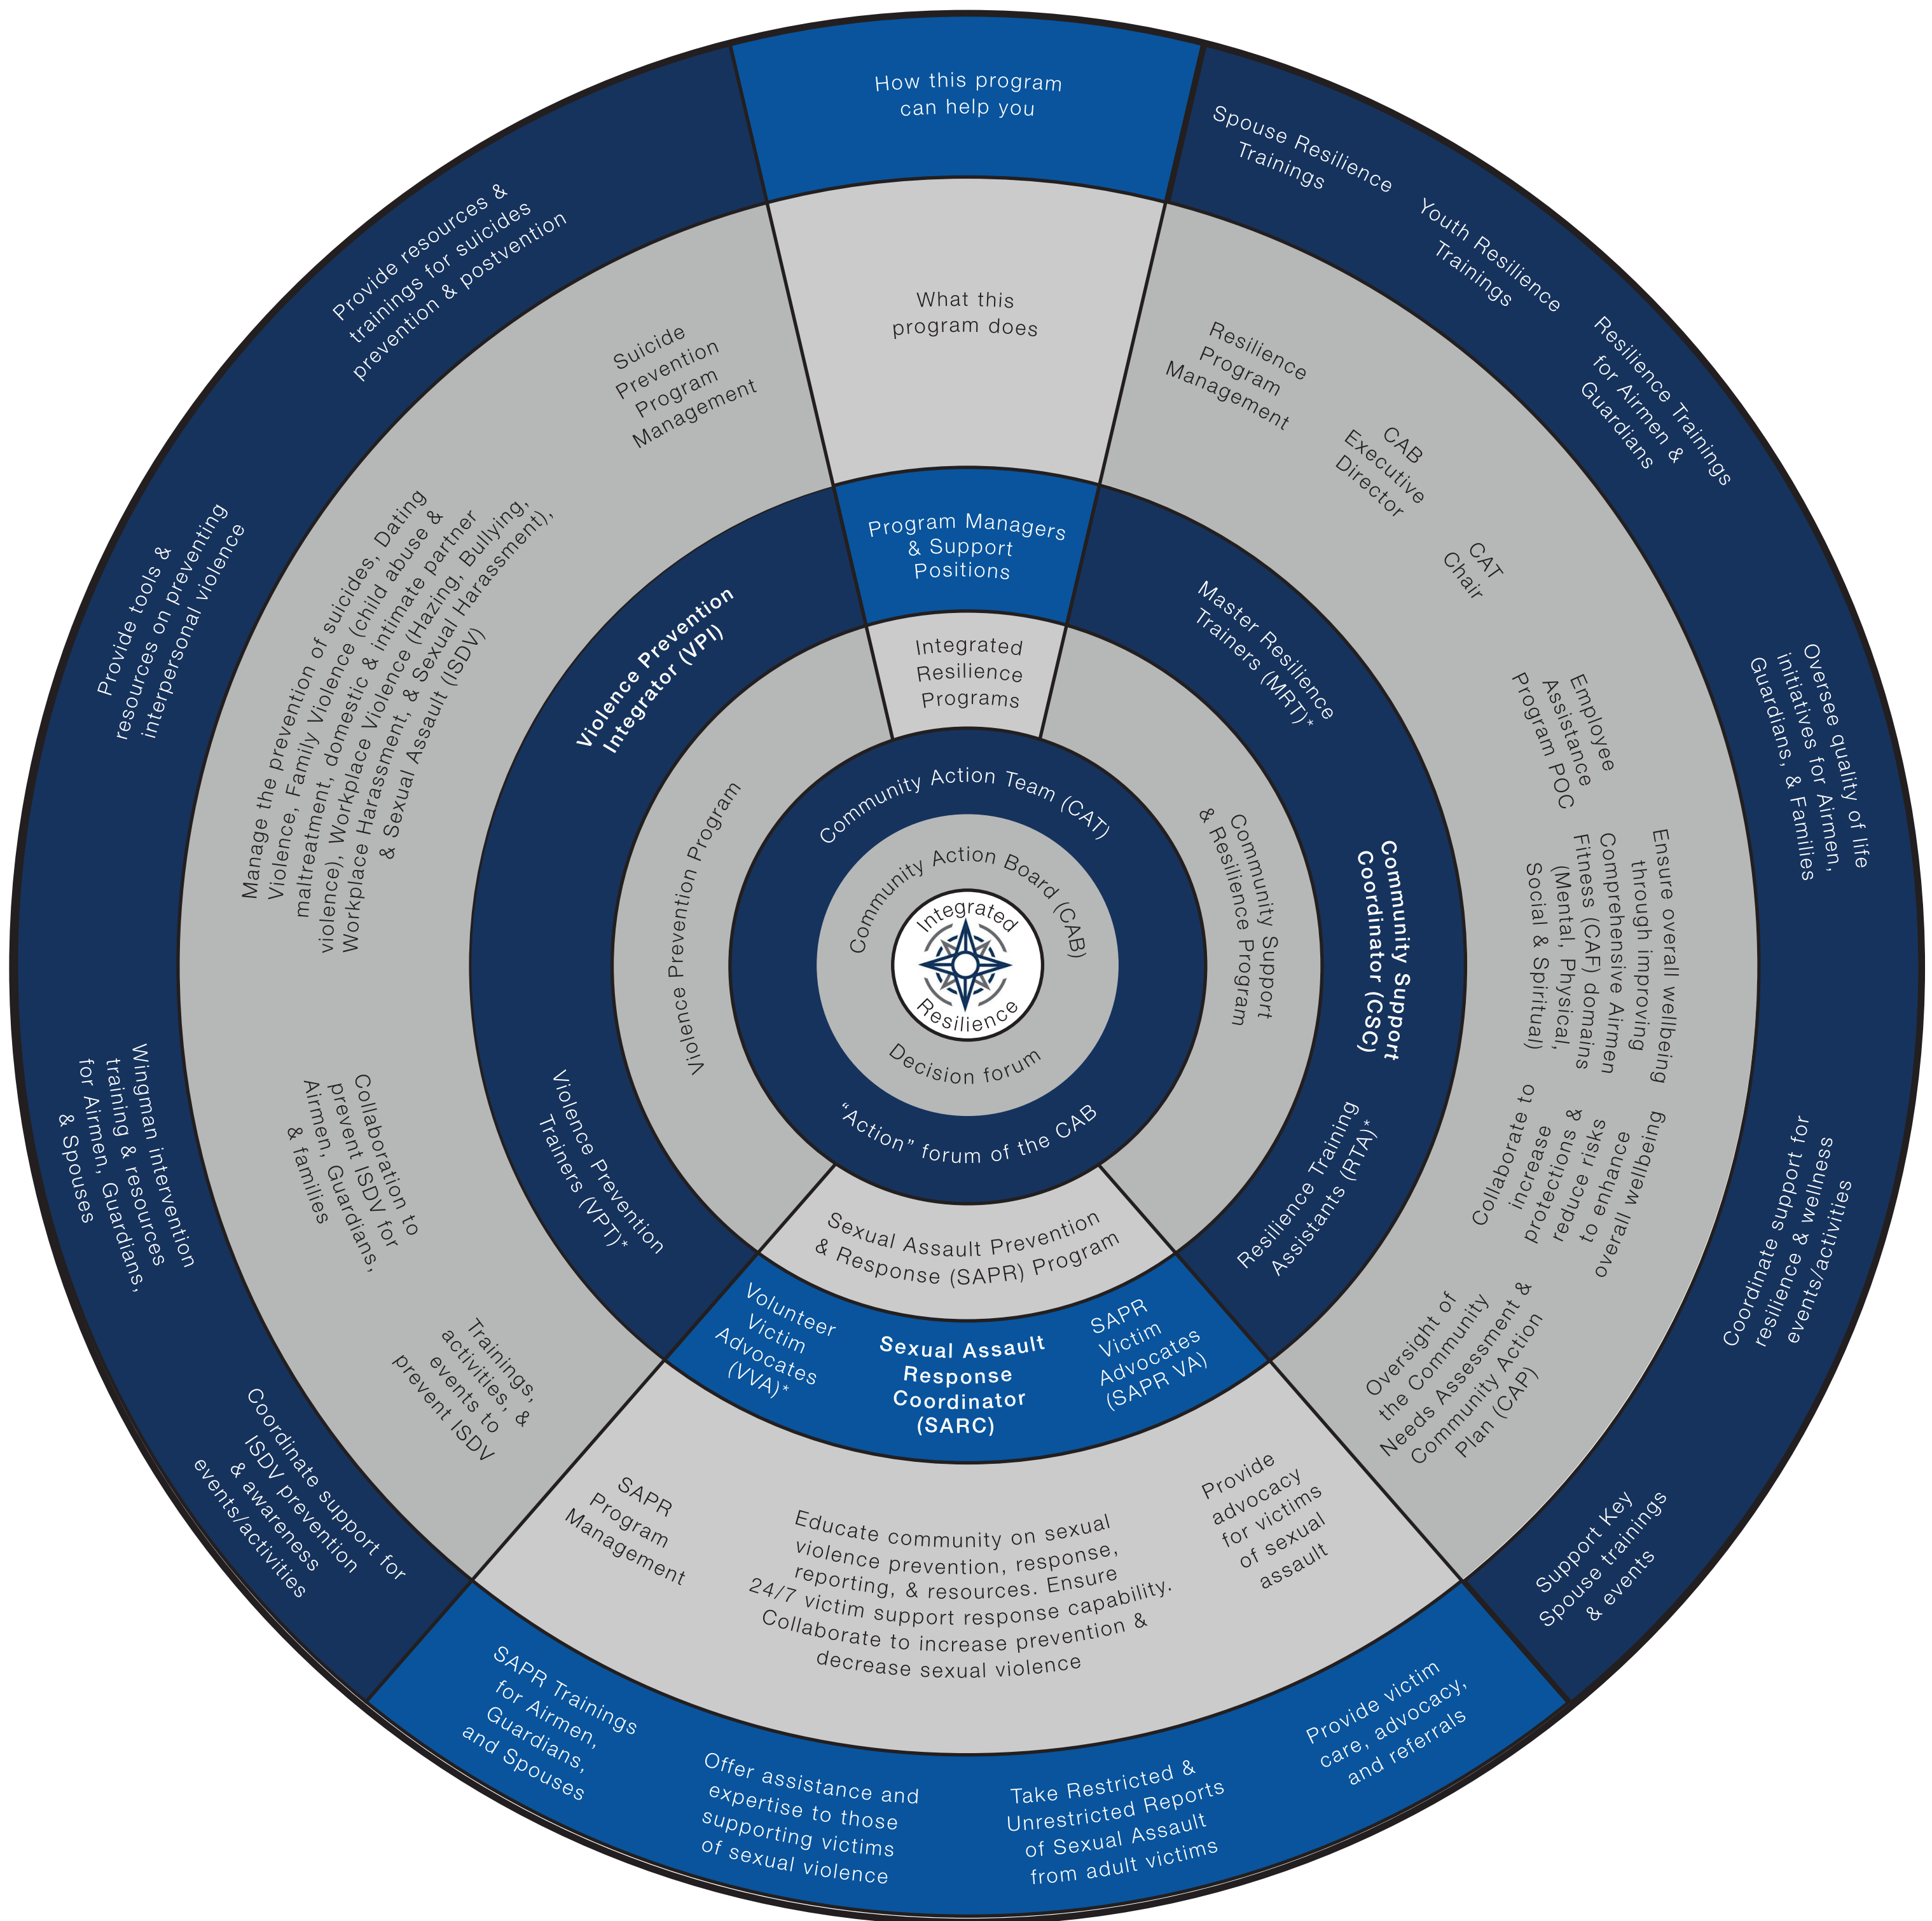

# Department of the Air Force RESILIENCE

SUPPORTING BOTH OUR AIR AND SPACE FORCES AND FAMILIES

Contact the Installation Airmen and Family Readiness Center for Local Offices Locations & Phone Numbers

\* Denotes Position is an Additional Duty